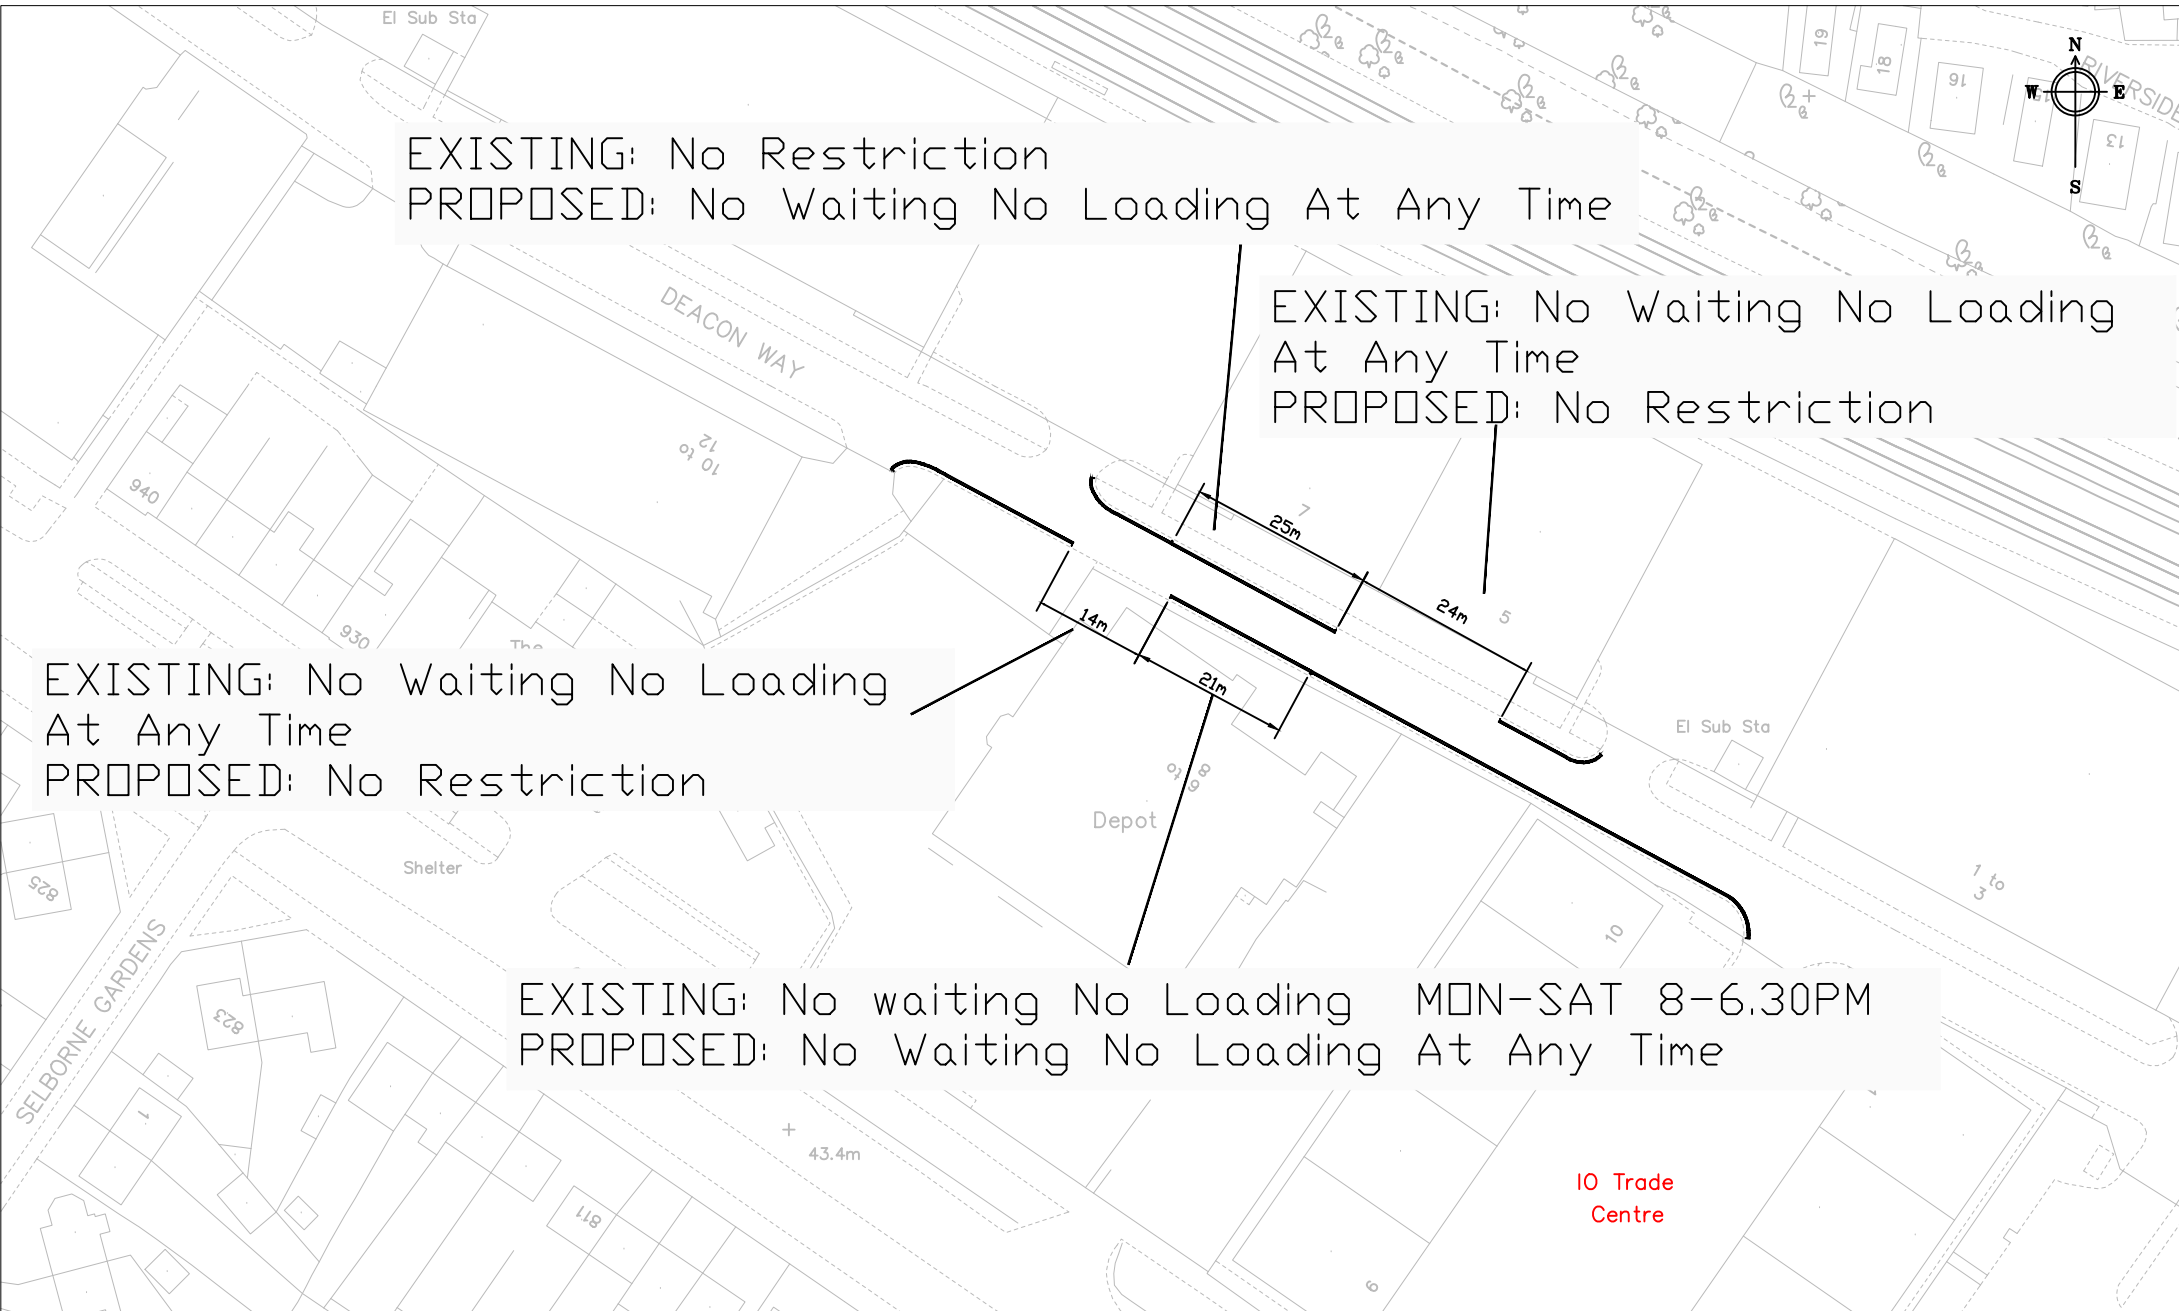

EXISTING: No Restriction
 PROPOSED: No Waiting No Loading At Any Time

EXISTING: No Waiting No Loading At Any Time
 PROPOSED: No Restriction

EXISTING: No Waiting No Loading At Any Time
 PROPOSED: No Restriction

EXISTING: No waiting No Loading MON-SAT 8-6.30PM
 PROPOSED: No Waiting No Loading At Any Time

Project STATION HILL	N.T.S	Drawn MF
	Date NOV 23	Checked JC
Drawing Deacon Way	Approved JC	
	Drawing No. Deacon Way	