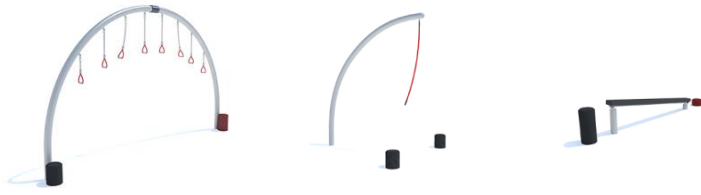

HAGS®

Ivydene Play Area has been designed to ensure inclusive play and challenge differing age groups and abilities.

The NRG trail increases in difficulty providing:

- lower level challenging balancing and coordination
- upper body strength as children swing to traverse levels

Swing unit:

- cradle seat giving support to smaller children
- flat seat challenge to older children
- inclusive basket seat allows multiple children to swing in one go or an adult to sit and support a child and swing together

The bespoke UniPlay ship:

- stimulates imagination
- 12+ children can explore and develop at different levels
- multiple access at lower levels
- children can be transferred from a wheelchair to the low-level deck which gives easy access to the small slide
- higher level has more difficult access to the larger slide
- wheelchair accessible talk tubes will encourage communication and help develop social skills