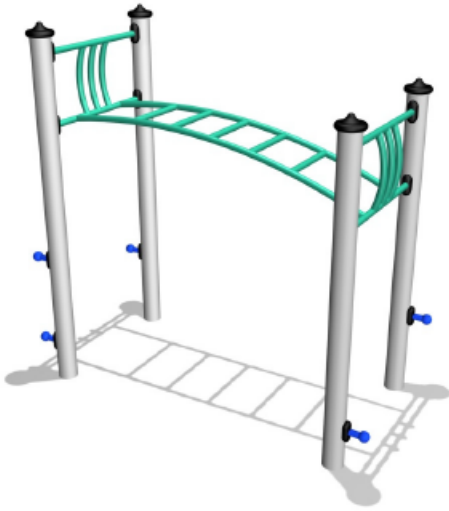

DZW451

The Daffodil Multi-Play Unit is designed to reflect a nature theme, containing waving panels, a neutral colour palette, and motifs that reflect the natural world. It consists of three platforms measuring: 0.9m, 1m & 1.2m in height, with access points at either end to encourage movement across the unit. This unit contains 11 activities which promote physical and social development. Specifically it offers: a climbing ramp with rubberized hand holds to provide an easier access point for young/less abled children, a set of leaf steps which circulate around a post which require a higher degree of balance and co-ordination, a scrabble net which provides a shortcut to the slide, a set of binoculars to spy on passing wildlife, a mini megaphone for social games, a circular finger maze and a bug pathway panel to encourage the development of fine motor skills, a polycarbonate window panel allowing interaction between parents and children, and the space under the decks incorporate a tunnel and a seat to maximise the play value at ground level.

Target Age Range: 2 – 6 years

Hand Over Hand

PZW580

Our trim trail elements are designed to create circuits and courses of all sizes. A mixture of balancing, climbing, traversing and sport activities will result in a more exciting trail with a breadth of challenge. Remember to allow the appropriate space between items. Components do not include posts. Posts are priced separately.

Target Age Range: 6-16 years

Rope Bridge

PZW786

Our trim trail elements are designed to create circuits and courses of all sizes. A mixture of balancing, climbing, traversing and sport activities will result in a more exciting trail with a breadth of challenge. Remember to allow the appropriate space between items. Components do not include posts. Posts are priced separately.