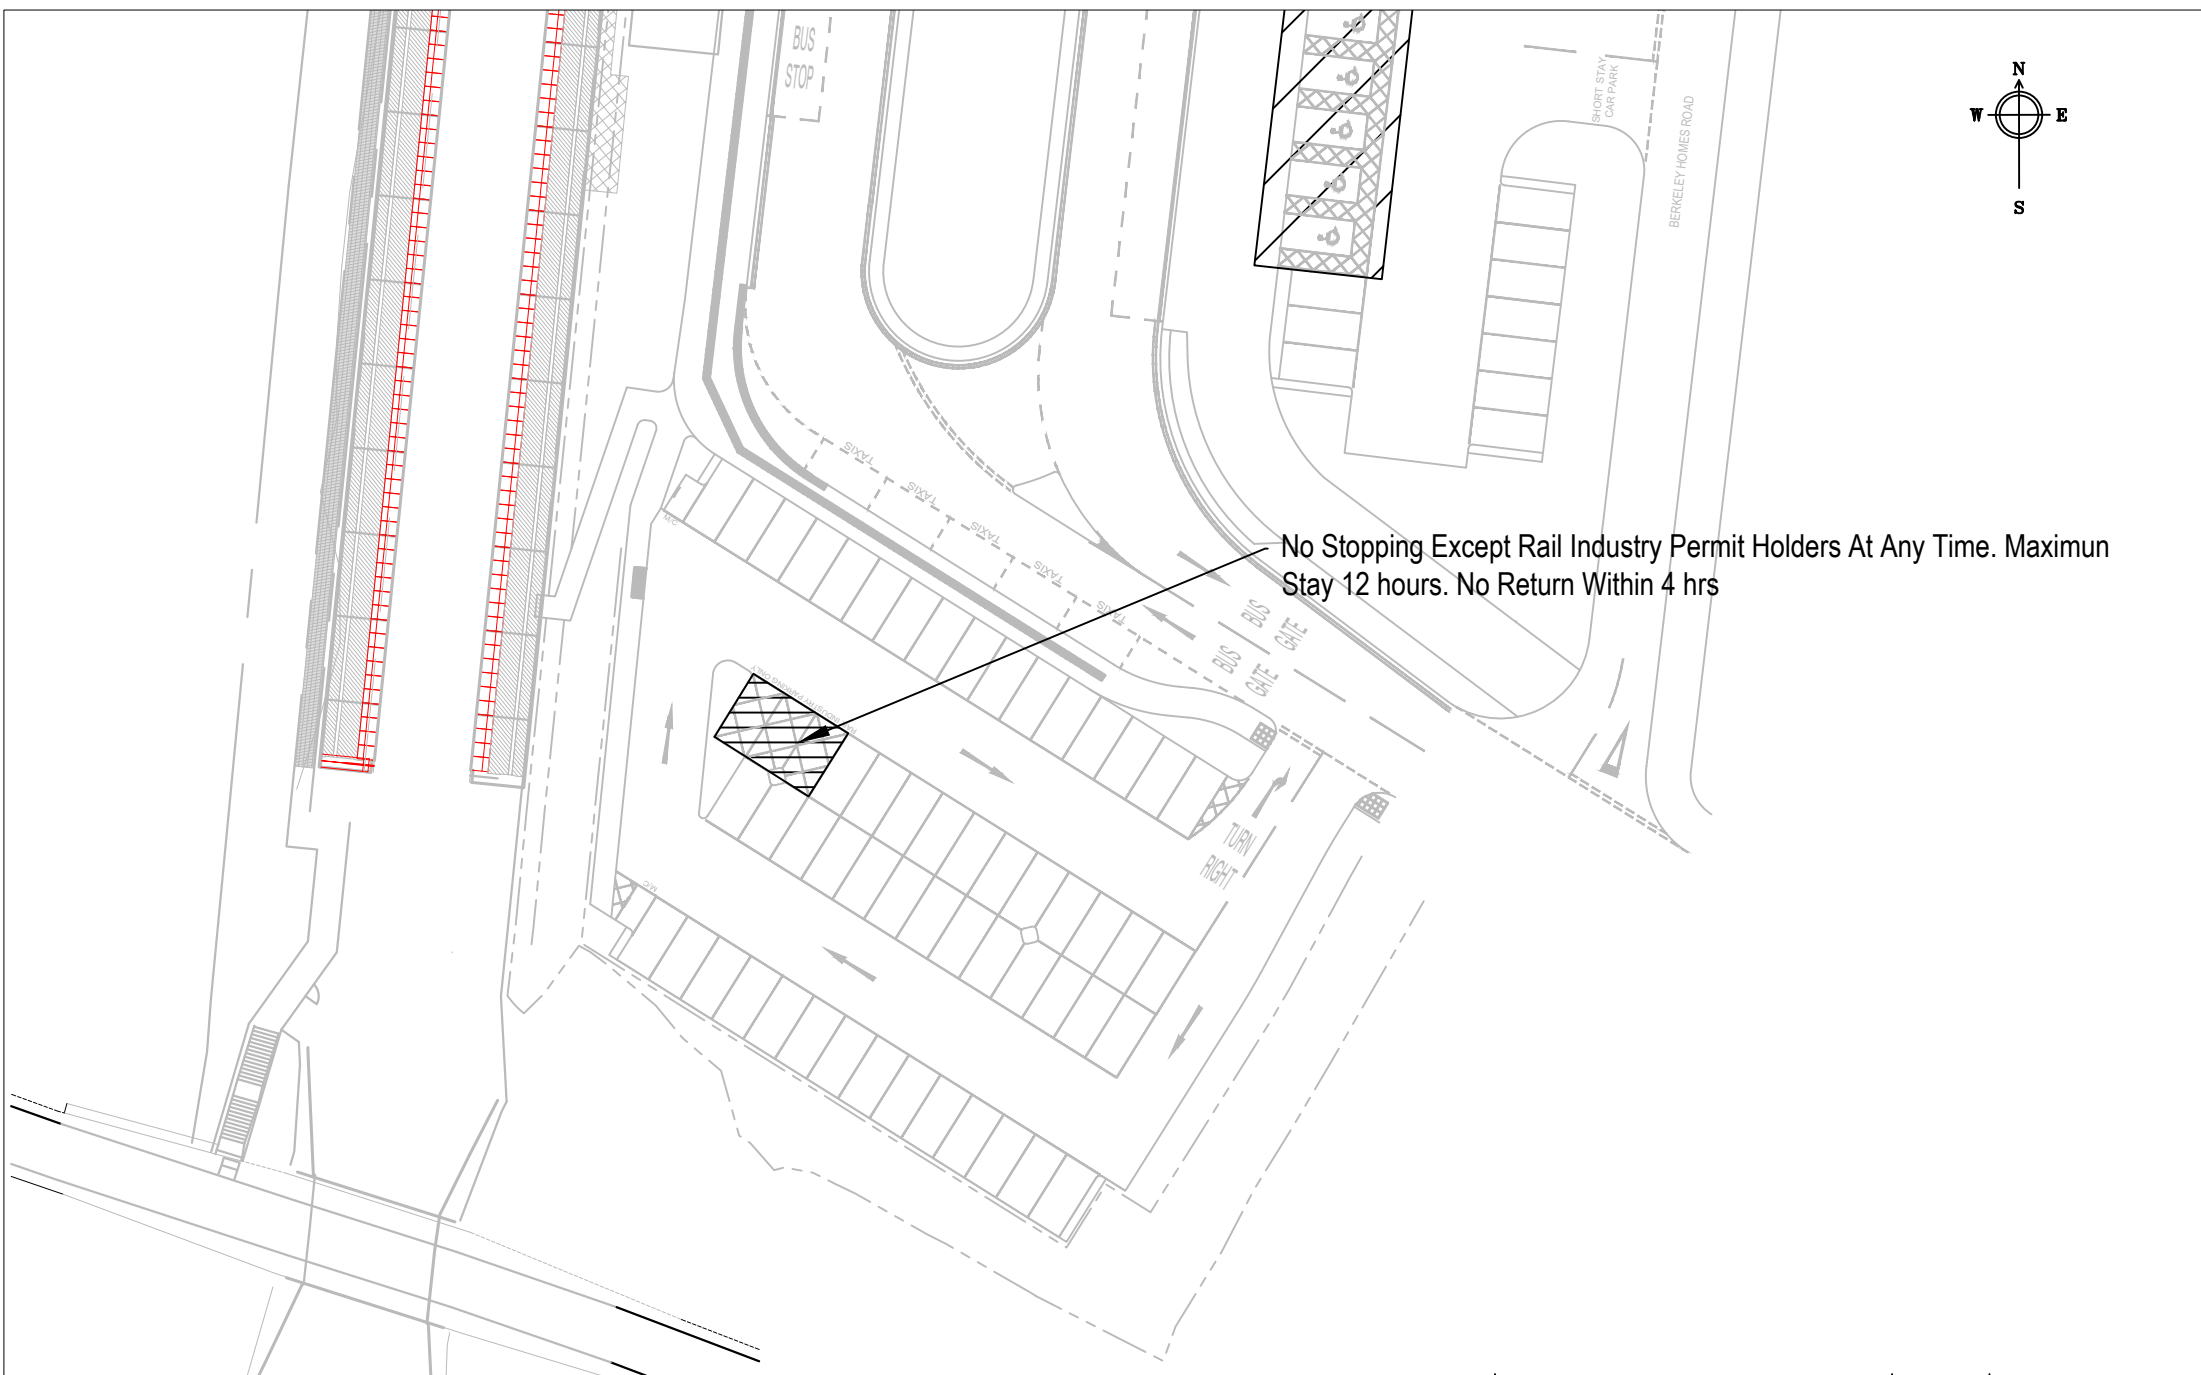

No Stopping Except Rail Industry Permit Holders At Any Time. Maximum Stay 12 hours. No Return Within 4 hrs

Project READING GREEN PARK STATION	Scale N.T.S	Drawn MF
	Date NOV 22	Checked JC
Drawing Reading Green Park Station— Rail Industry Permit Holders	Drawing No. Reading Green Park Station— Rail Industry Permit Holders	
	Approved JC