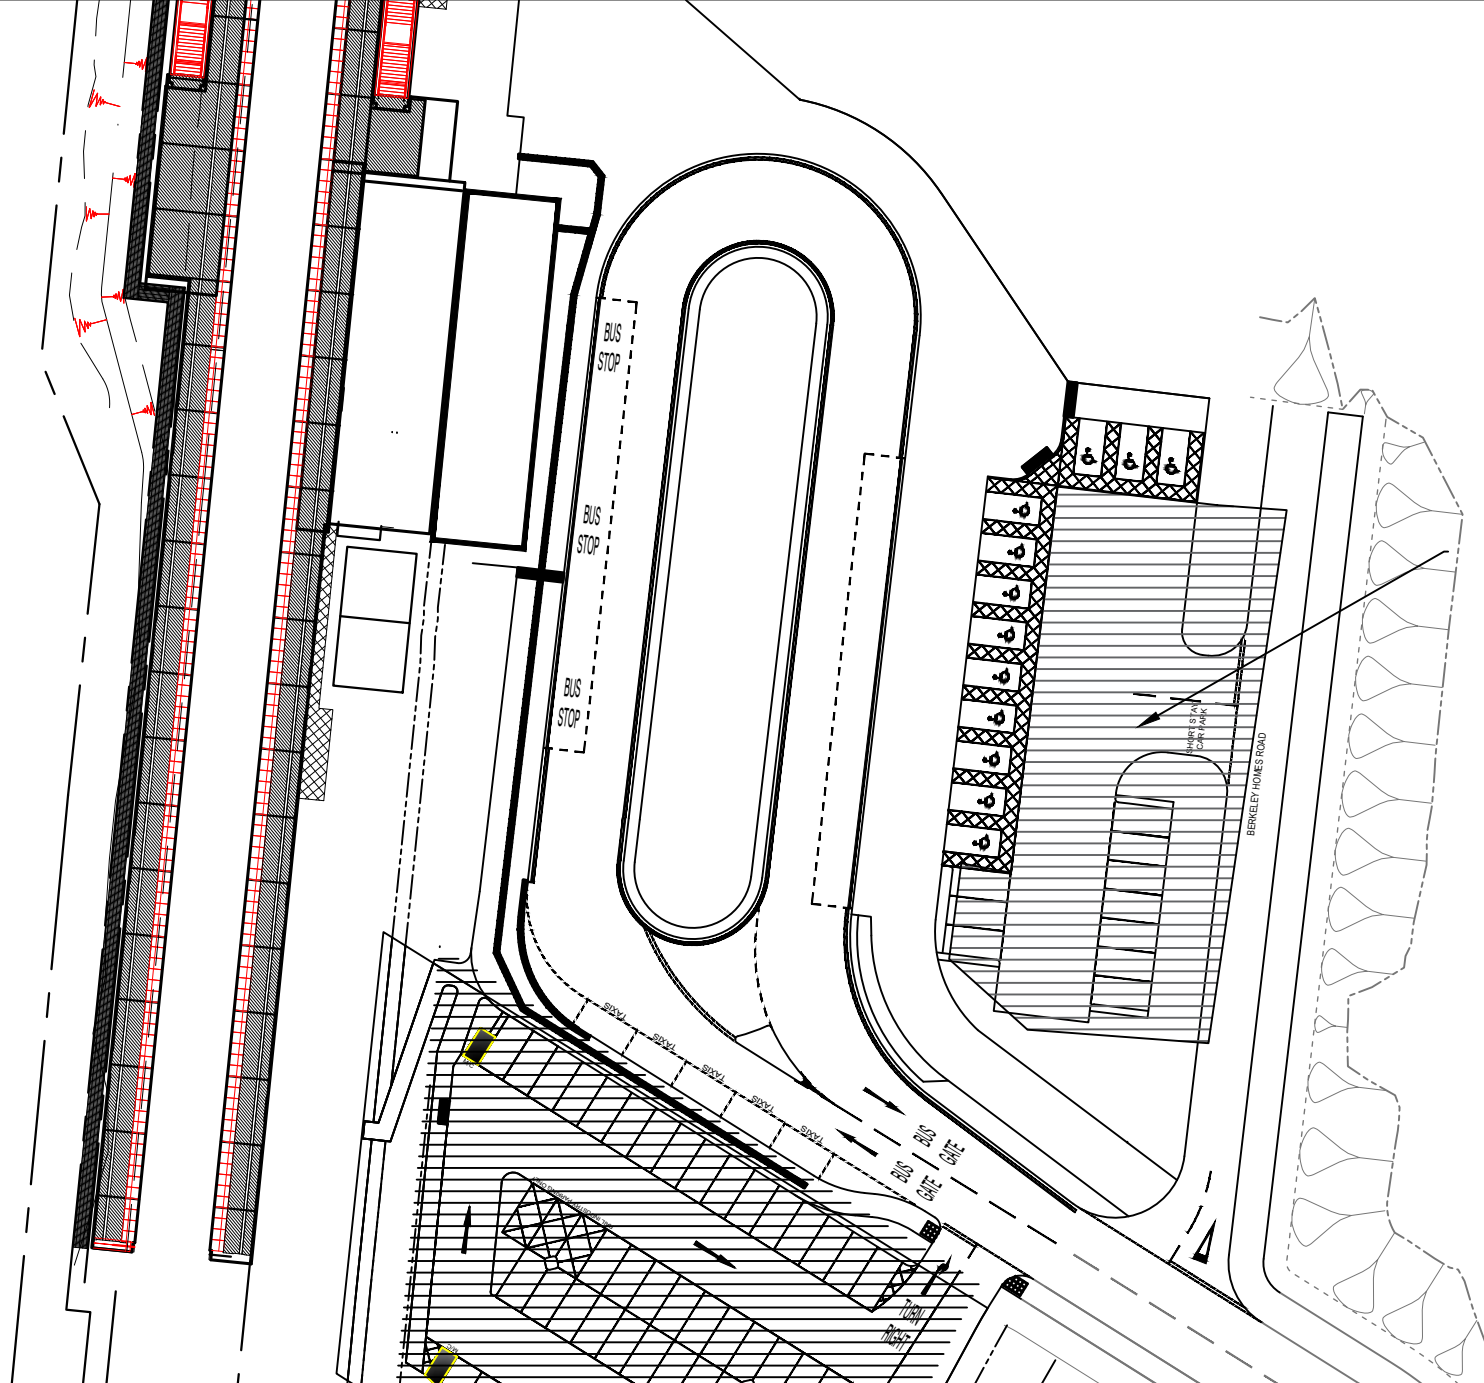

Project READING GREEN PARK STATION	Scale N.T.S	Drawn MF
	Date NOV 22	Checked JC
Drawing Reading Green Park Station-Taxi Rank	Approved JC	
	Drawing No. Reading Green Park Station-Taxi Rank	

Reading Green Park Station Short Stay
 All days
 Maximum Stay 20 minutes

Project READING GREEN PARK STATION	Scale N.T.S	Drawn MF
	Date NOV 22	Checked JC
Drawing READING GREEN PARK STATION SHORT STAY	Approved JC	
	Drawing No. READING GREEN PARK STATION SHORT STAY	

Reading Station Green Park Long Stay	All classes up to 1360kg (30 cwt)	All days	Monday to Sunday/Bank Holidays 07:00-17:59	
			Up to 3 hrs	£3.00
			Up to 6 hrs	£6.00
			Up to 12 hrs	£12.00
			Up to 24 hrs	£15.00
			Monday to Sunday/Bank Holidays 18:00-06:59	
			Up to 3 hrs	£1.50
			Up to 6 hrs	£3.00
			Up to 12 hrs	£12.00
			Up to 24 hrs	£15.00