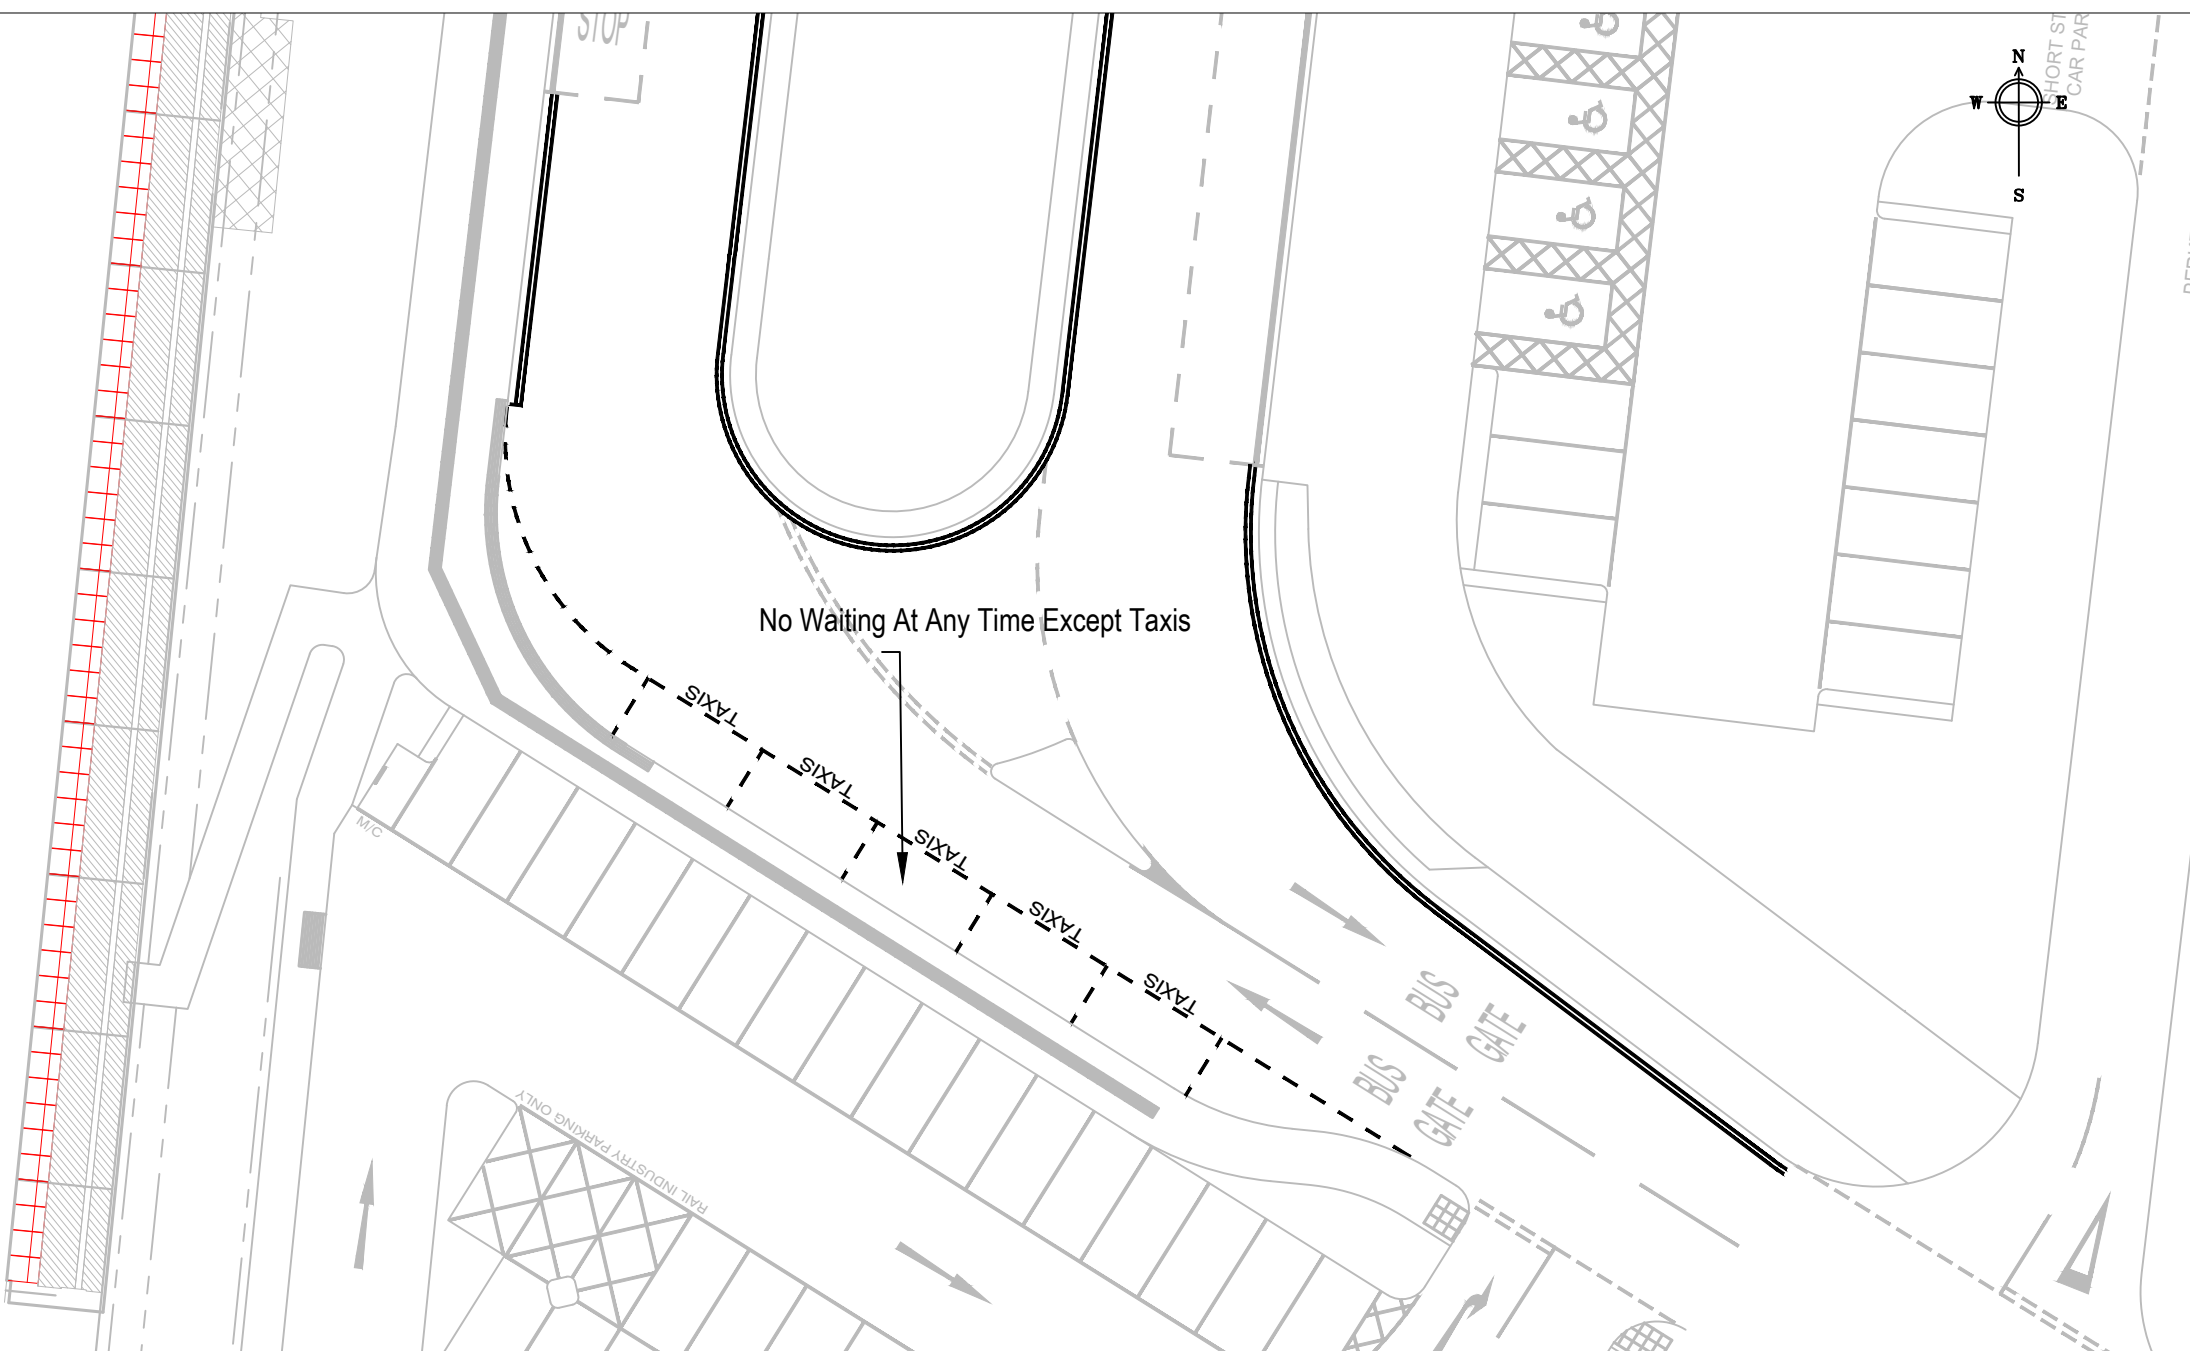

Project READING GREEN PARK STATION	Scale N.T.S	Drawn MF
	Date NOV 22	Checked JC
Drawing Reading Green Park Station-Taxi Rank	Approved JC	
	Drawing No. Reading Green Park Station-Taxi Rank