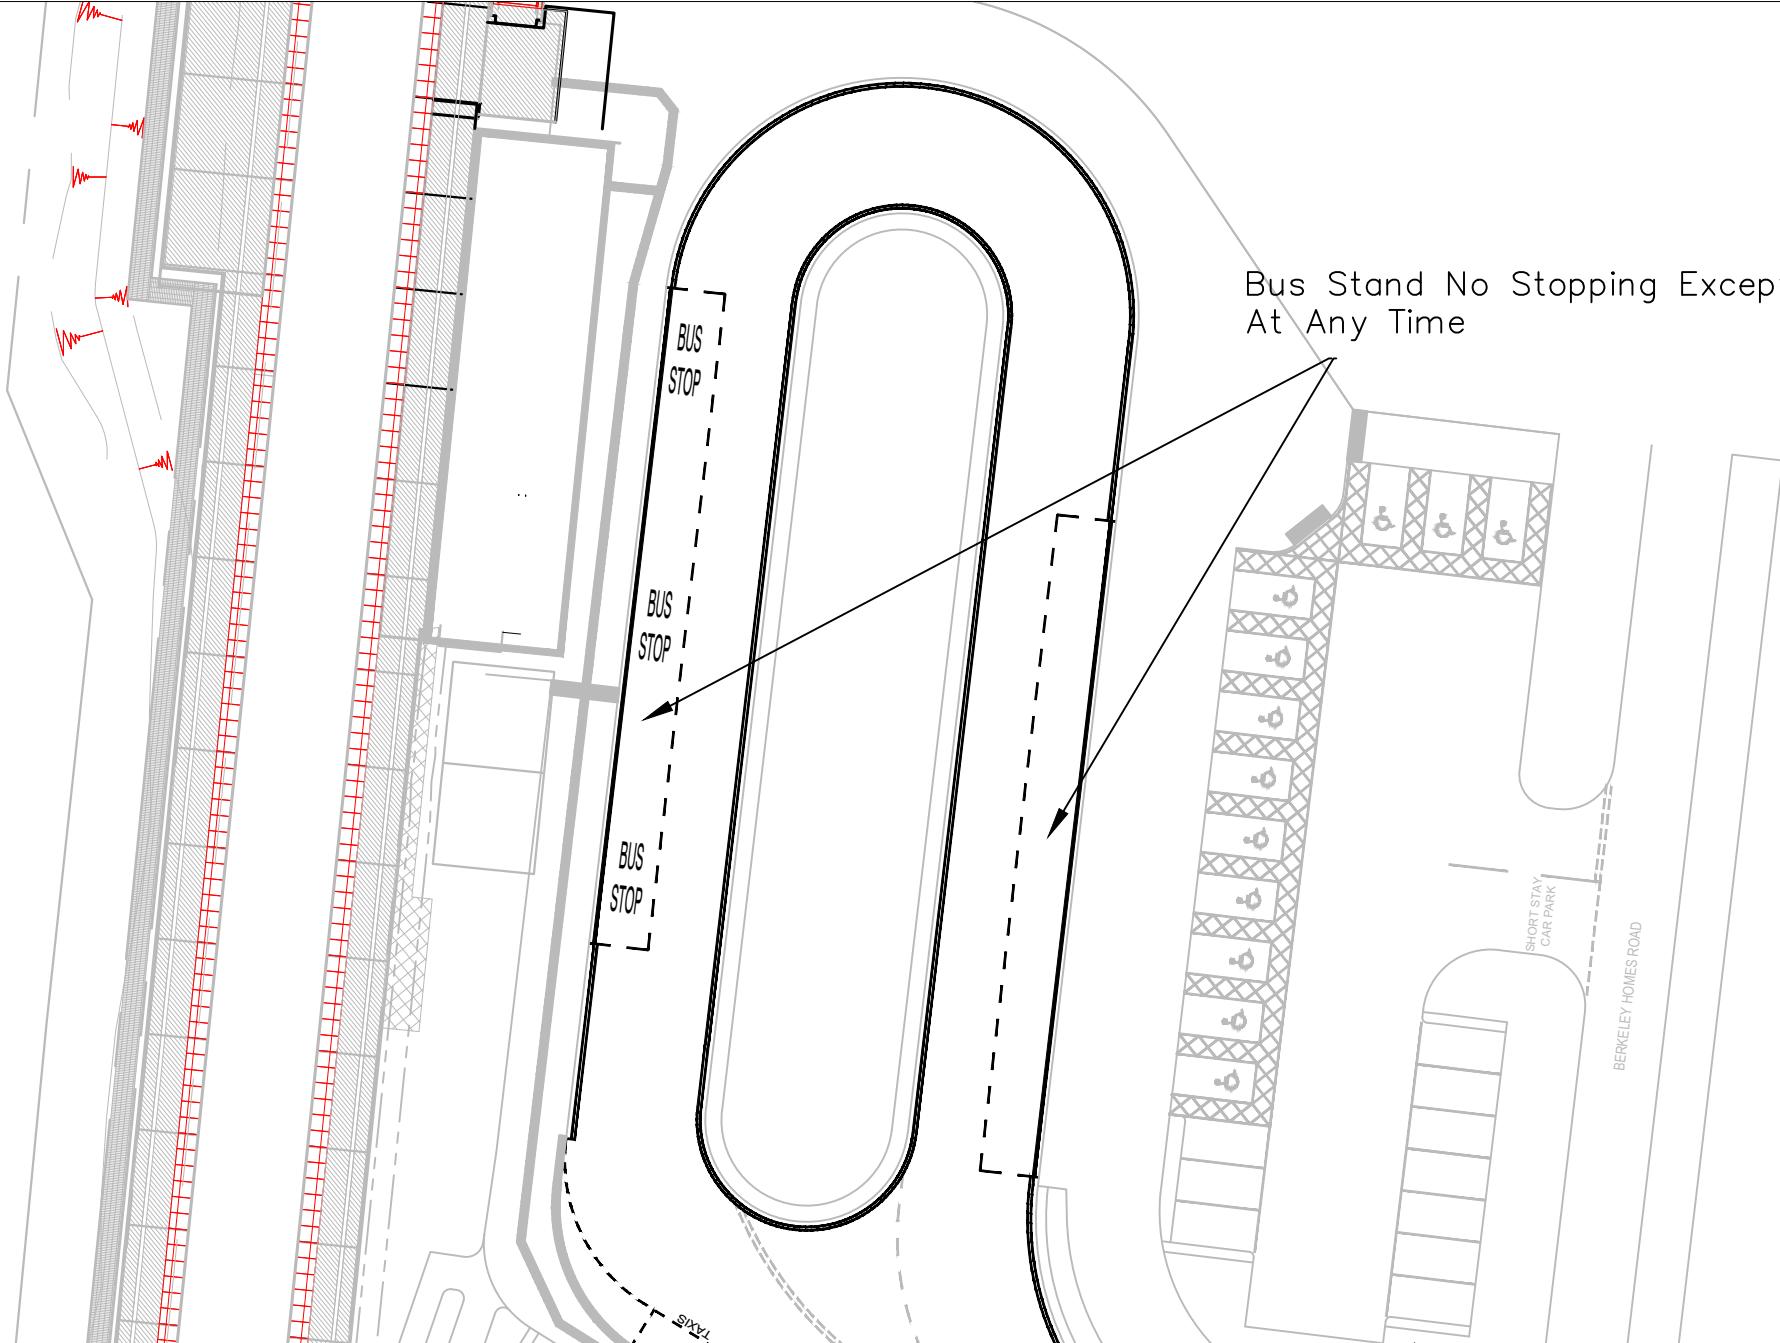

Bus Stand No Stopping Except Buses At Any Time

Reading
Borough Council
Working better with you

Transport & Streetcare
Civic Offices
Reading
RG1 2LU

Project READING GREEN PARK STATION	Scale N.T.S	Drawn MF
	Date NOV 22	Checked JC
Drawing Reading Green Park Station-Bus Stand	Approved JC	
	Drawing No. Reading Green Park Station-Bus Stand