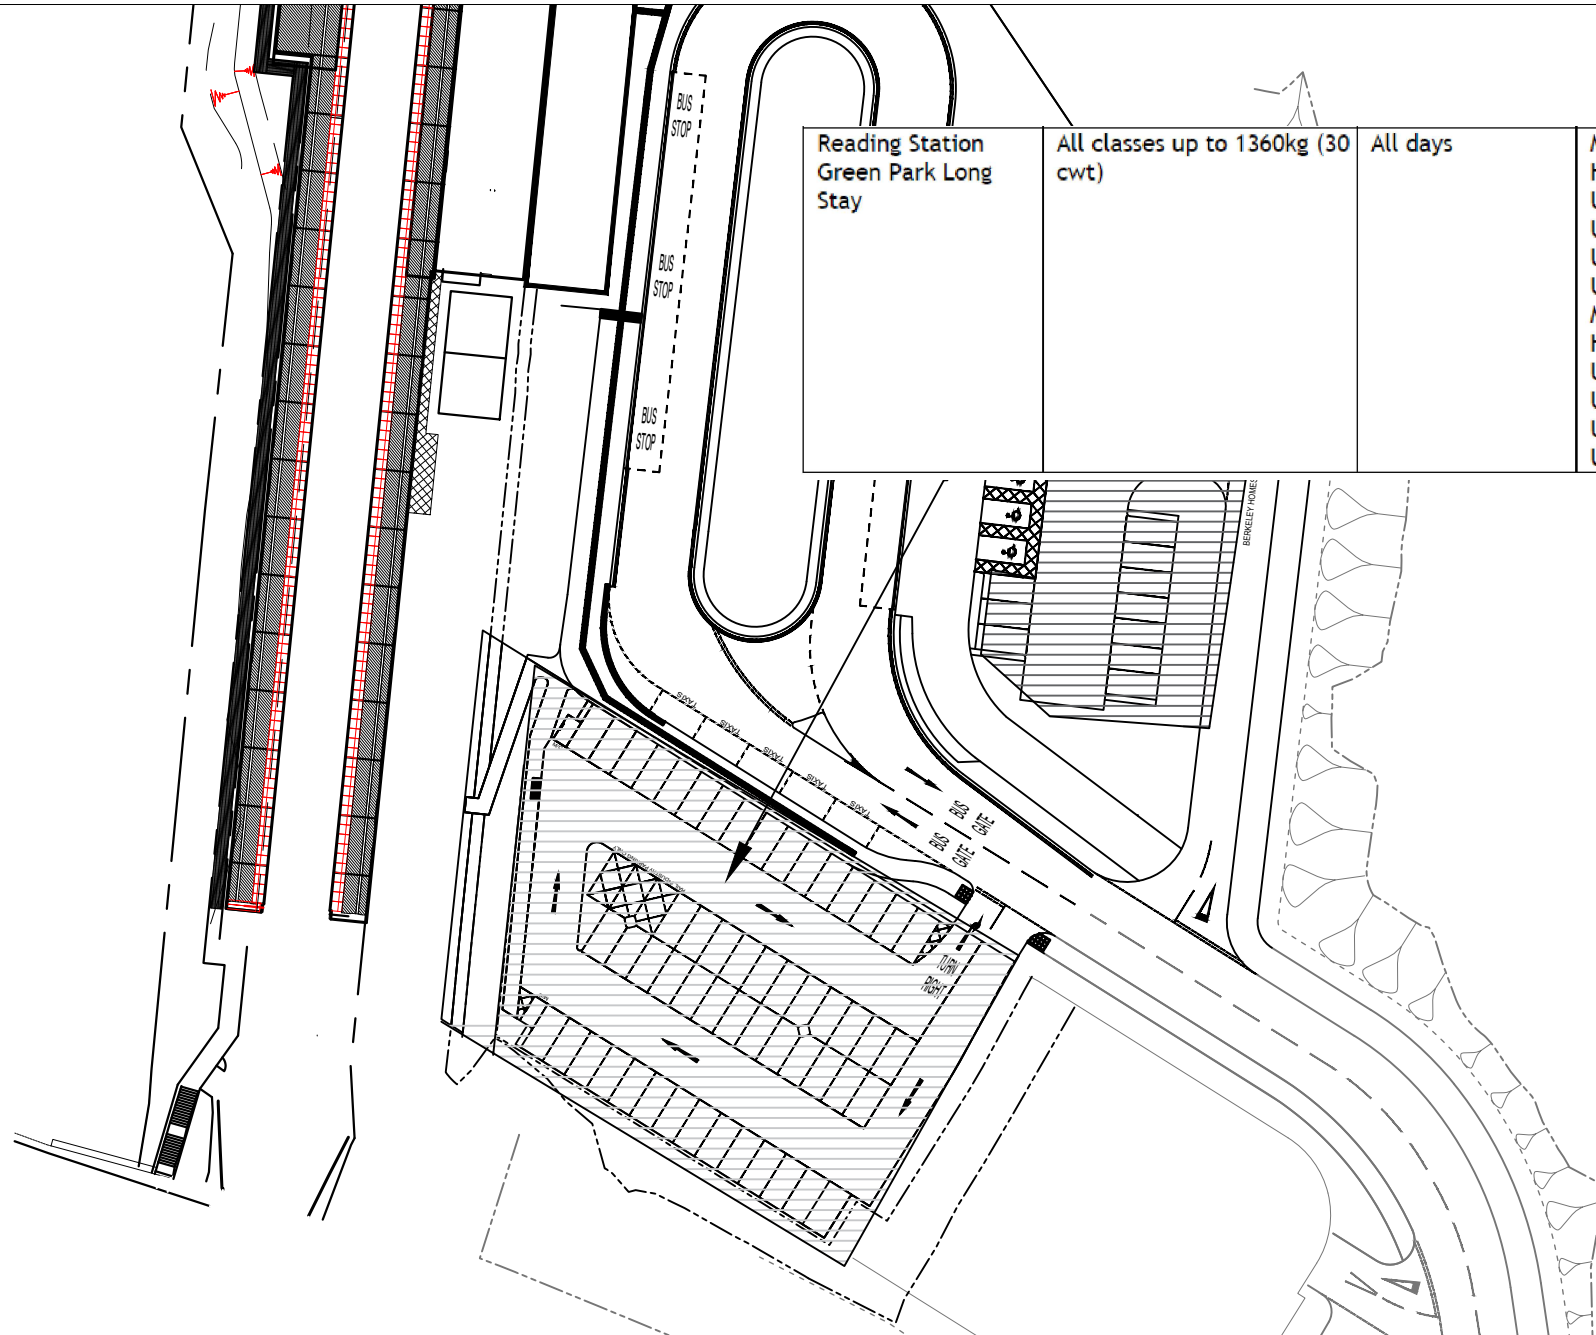

Project READING GREEN PARK STATION	Scale N.T.S	Drawn MF
	Date NOV 22	Checked JC
Drawing Reading Green Park Station-Taxi Rank	Approved JC	
	Drawing No. Reading Green Park Station-Taxi Rank	

Reading Green Park Station Short Stay
 All days
 Maximum Stay 20 minutes

Project READING GREEN PARK STATION	Scale N.T.S	Drawn MF
	Date NOV 22	Checked JC
Drawing READING GREEN PARK STATION SHORT STAY	Approved JC	
	Drawing No. READING GREEN PARK STATION SHORT STAY	

Reading Station Green Park Long Stay	All classes up to 1360kg (30 cwt)	All days	Monday to Sunday/Bank Holidays 07:00-17:59	
			Up to 3 hrs	£3.00
			Up to 6 hrs	£6.00
			Up to 12 hrs	£12.00
			Up to 24 hrs	£15.00
			Monday to Sunday/Bank Holidays 18:00-06:59	
			Up to 3 hrs	£1.50
			Up to 6 hrs	£3.00
			Up to 12 hrs	£12.00
			Up to 24 hrs	£15.00