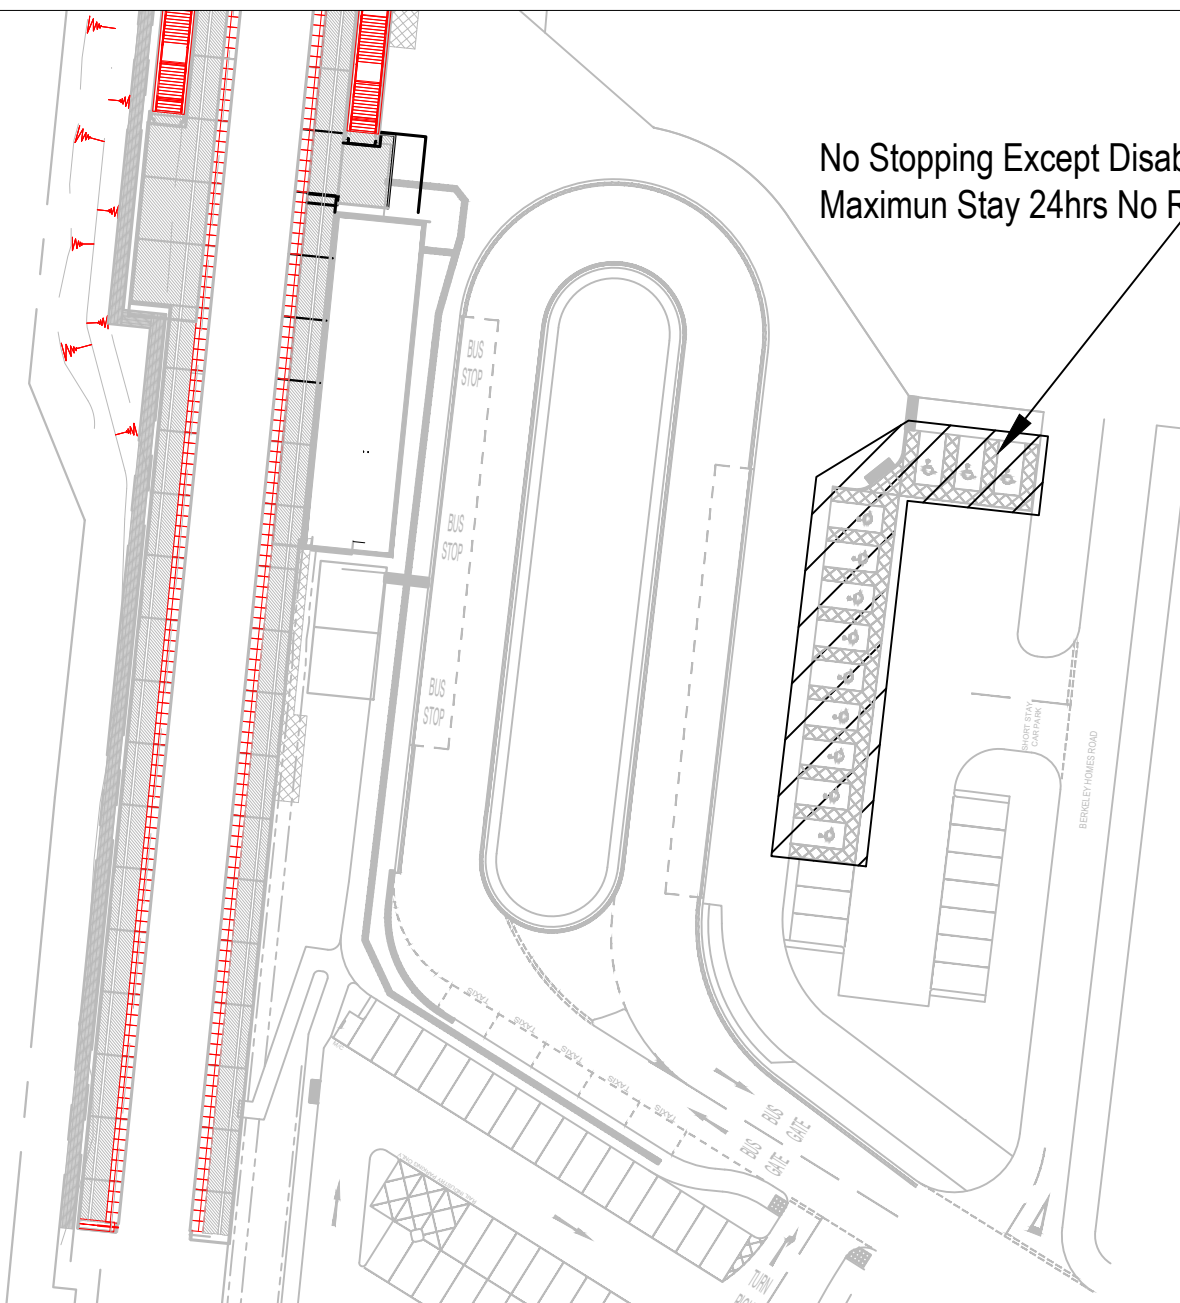

No Stopping Except Disabled Badge Holders At Any Time.
Maximum Stay 24hrs No Return Within 2 hrs(12 spaces)

Transport & Streetcare
Civic Offices
Reading
RG1 2LU

Project READING GREEN PARK STATION	Scale N.T.S	Drawn MF
	Date NOV 22	Checked JC
Drawing Reading Green Park Station-Disabled Badge Holders	Drawing No. Reading Green Park Station-Disabled Badge Holders	
	Approved JC