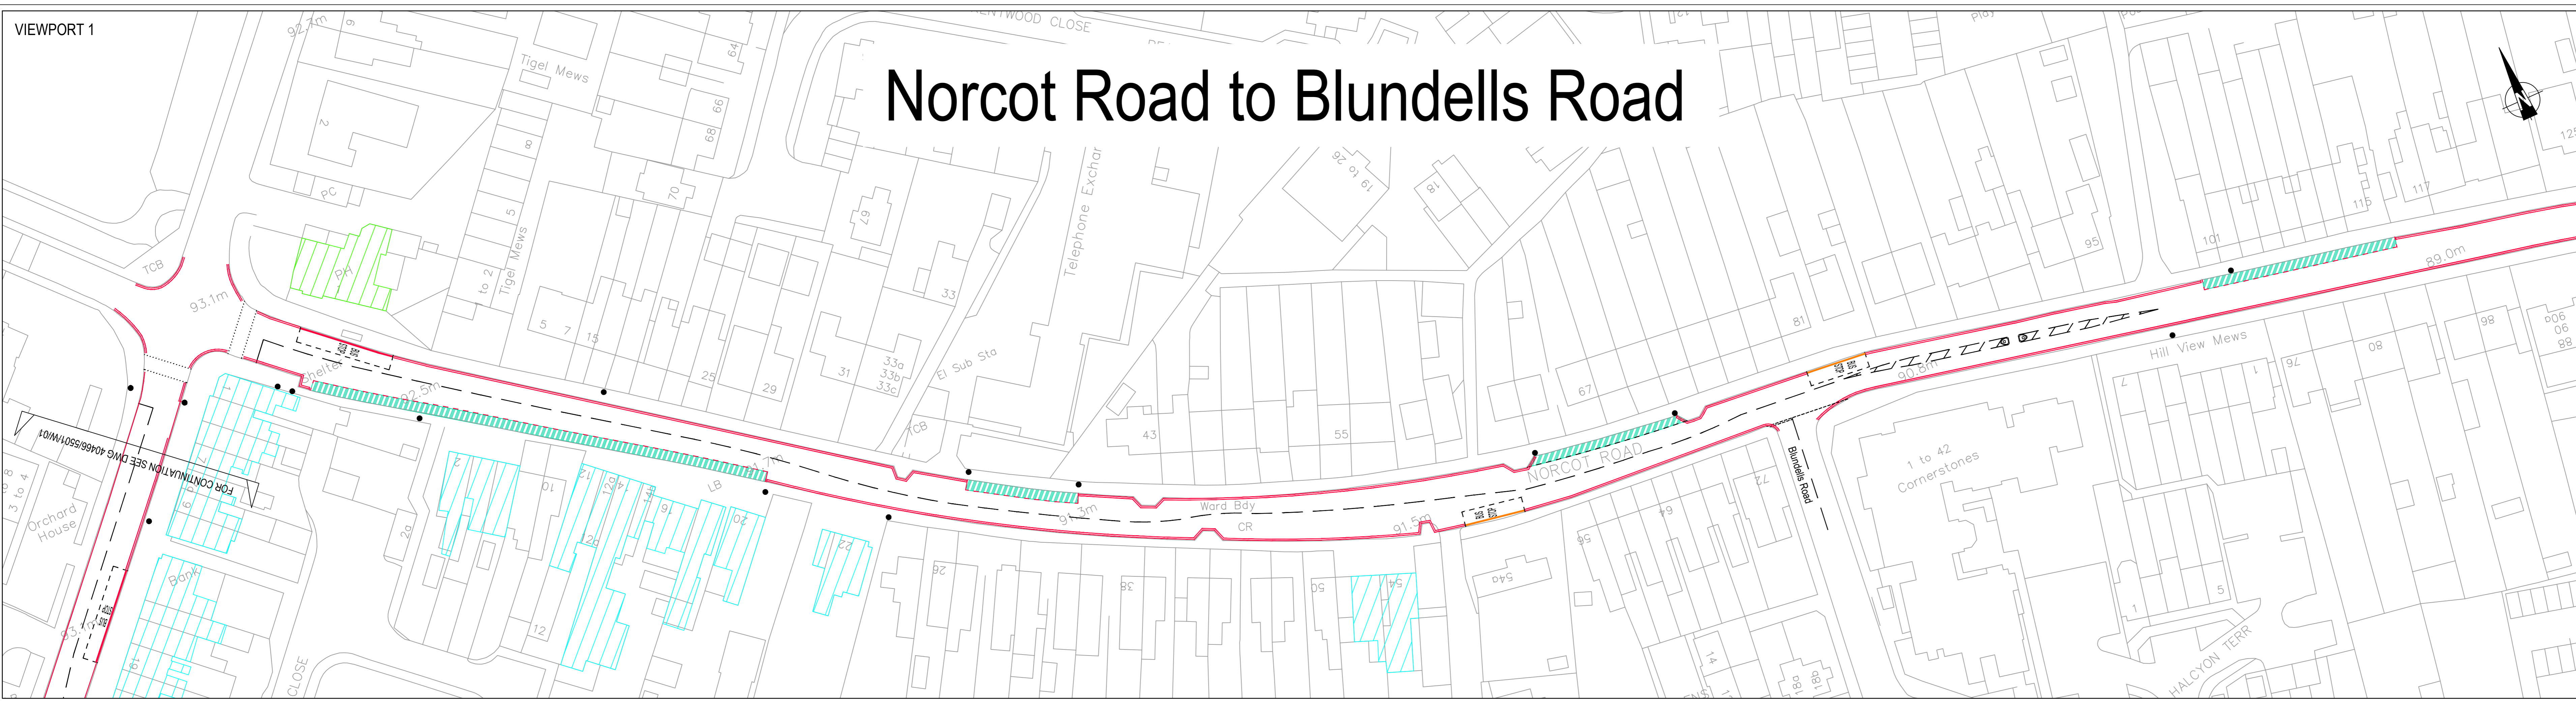

VIEWPORT 1

# Norcot Road to Blundells Road

**RED ROUTE**

**No stopping at any time**

VIEWPORT 2

# Pottery Road to Links Drive

- Key:**
- Existing Yellow Lines Turned To Red
  - ▨ Existing Parking Bays
  - ▨ Existing Disabled Parking Bays
  - ▨ Existing Loading Bays
  - ▨ Proposed Loading Bays
  - ▨ Proposed Parking Bays
  - ▨ Proposed Red Lines
  - ▨ Pubs, Eateries & Garages
  - ▨ Shops

## PLAN 2