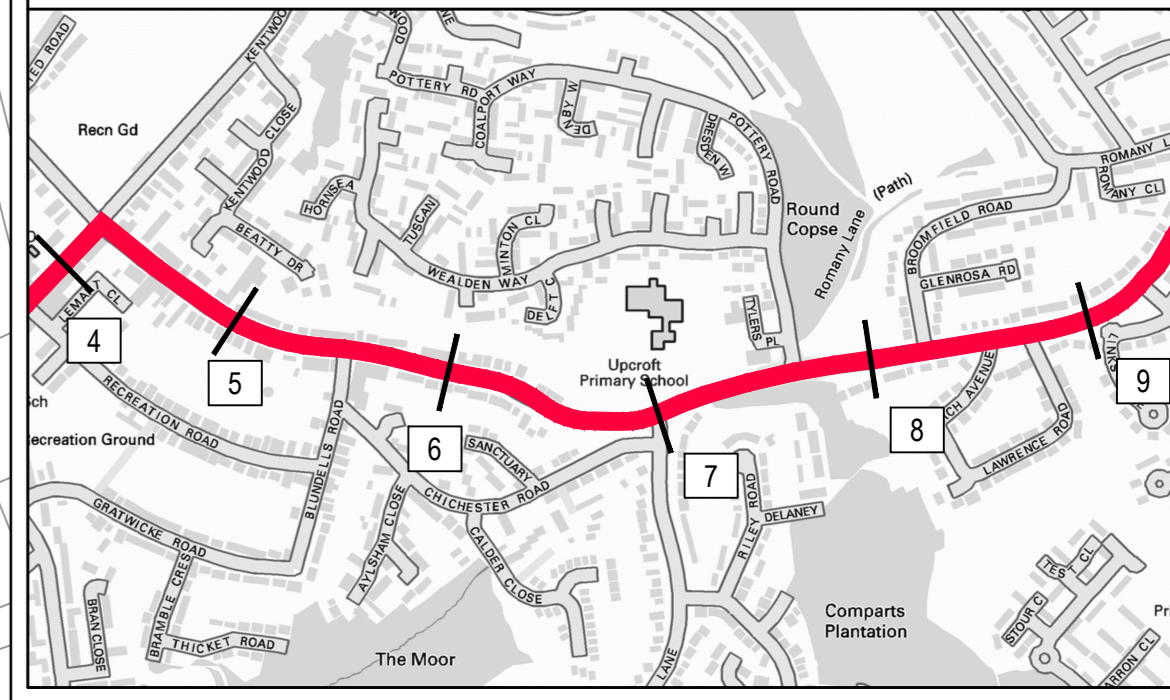

# Norcot Road to Blundells Road

**RED ROUTE**

**No stopping at any time**

VIEWPORT 2

# Blundells Road to Pottery Road

VIEWPORT 3

# Pottery Road to Links Drive

- Key:**
- Existing Yellow Lines Turned To Red
  - ▨ Existing Parking Bays
  - ▨ Existing Disabled Parking Bays
  - ▨ Existing Loading Bays
  - ▨ Proposed Loading Bays
  - ▨ Proposed Parking Bays
  - ▨ Proposed Red Lines
  - ▨ Pubs, Eateries & Garages
  - ▨ Shops

## PLAN 2