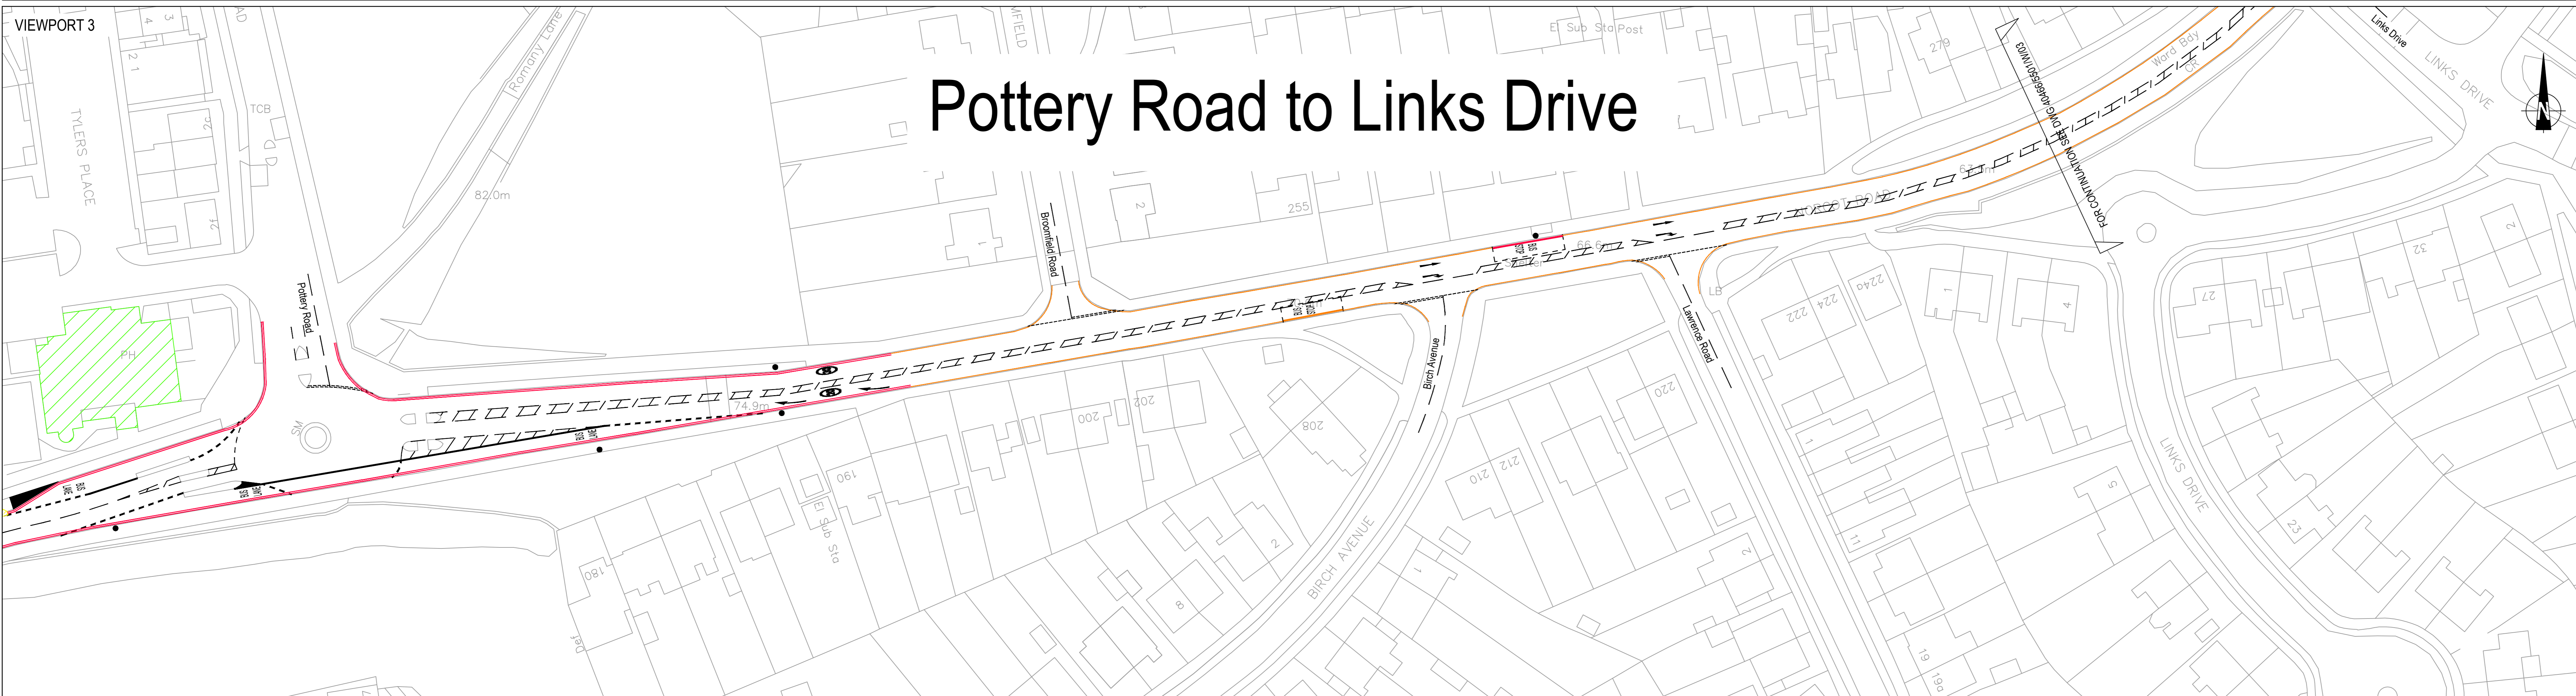

# Norcot Road to Blundells Road

**RED ROUTE**

**No stopping at any time**

VIEWPORT 2

# Pottery Road to Links Drive

- Key:**
- Existing Yellow Lines Turned To Red
  - ▨ Existing Parking Bays
  - ▨ Existing Disabled Parking Bays
  - ▨ Existing Loading Bays
  - ▨ Proposed Loading Bays
  - ▨ Proposed Parking Bays
  - ▨ Proposed Red Lines
  - ▨ Pubs, Eateries & Garages
  - ▨ Shops

## PLAN 2