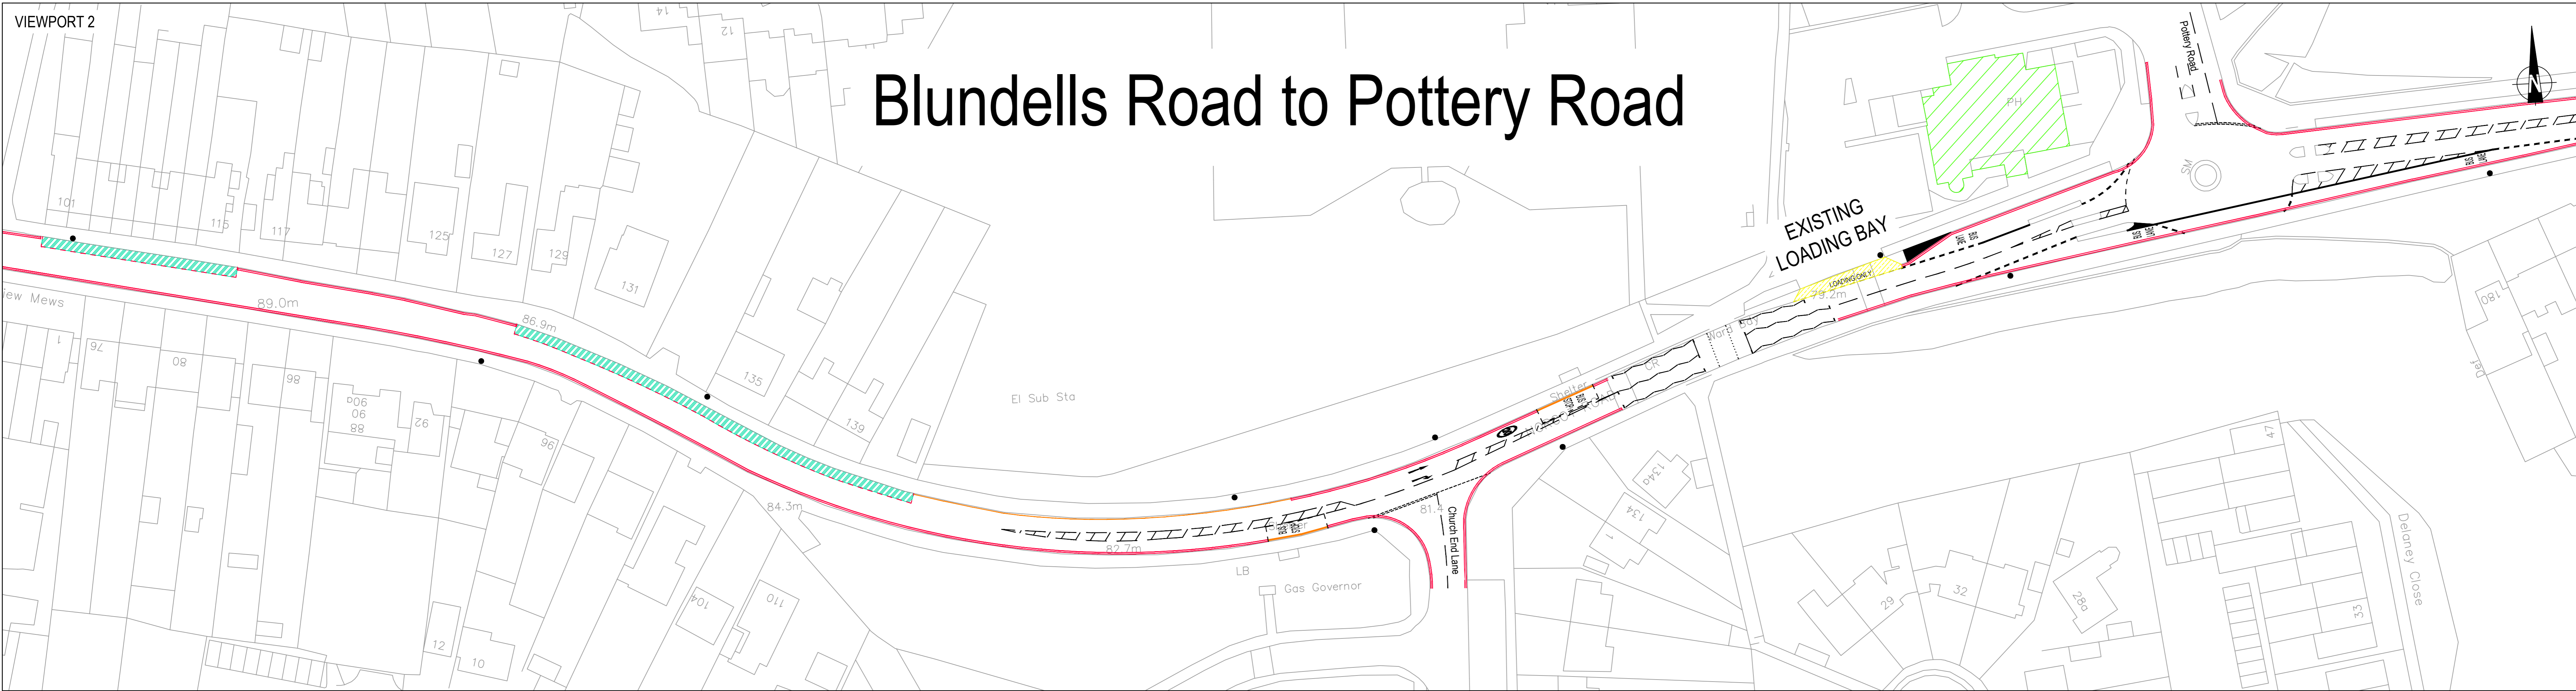

# Norcot Road to Blundells Road

**RED ROUTE**

**No stopping at any time**

VIEWPORT 2

# Blundells Road to Pottery Road

VIEWPORT 3

# Pottery Road to Links Drive

- Key:**
- Existing Yellow Lines Turned To Red
  - ▨ Existing Parking Bays
  - ▨ Existing Disabled Parking Bays
  - ▨ Existing Loading Bays
  - ▨ Proposed Loading Bays
  - ▨ Proposed Parking Bays
  - ▨ Proposed Red Lines
  - ▨ Pubs, Eateries & Garages
  - ▨ Shops

## PLAN 2