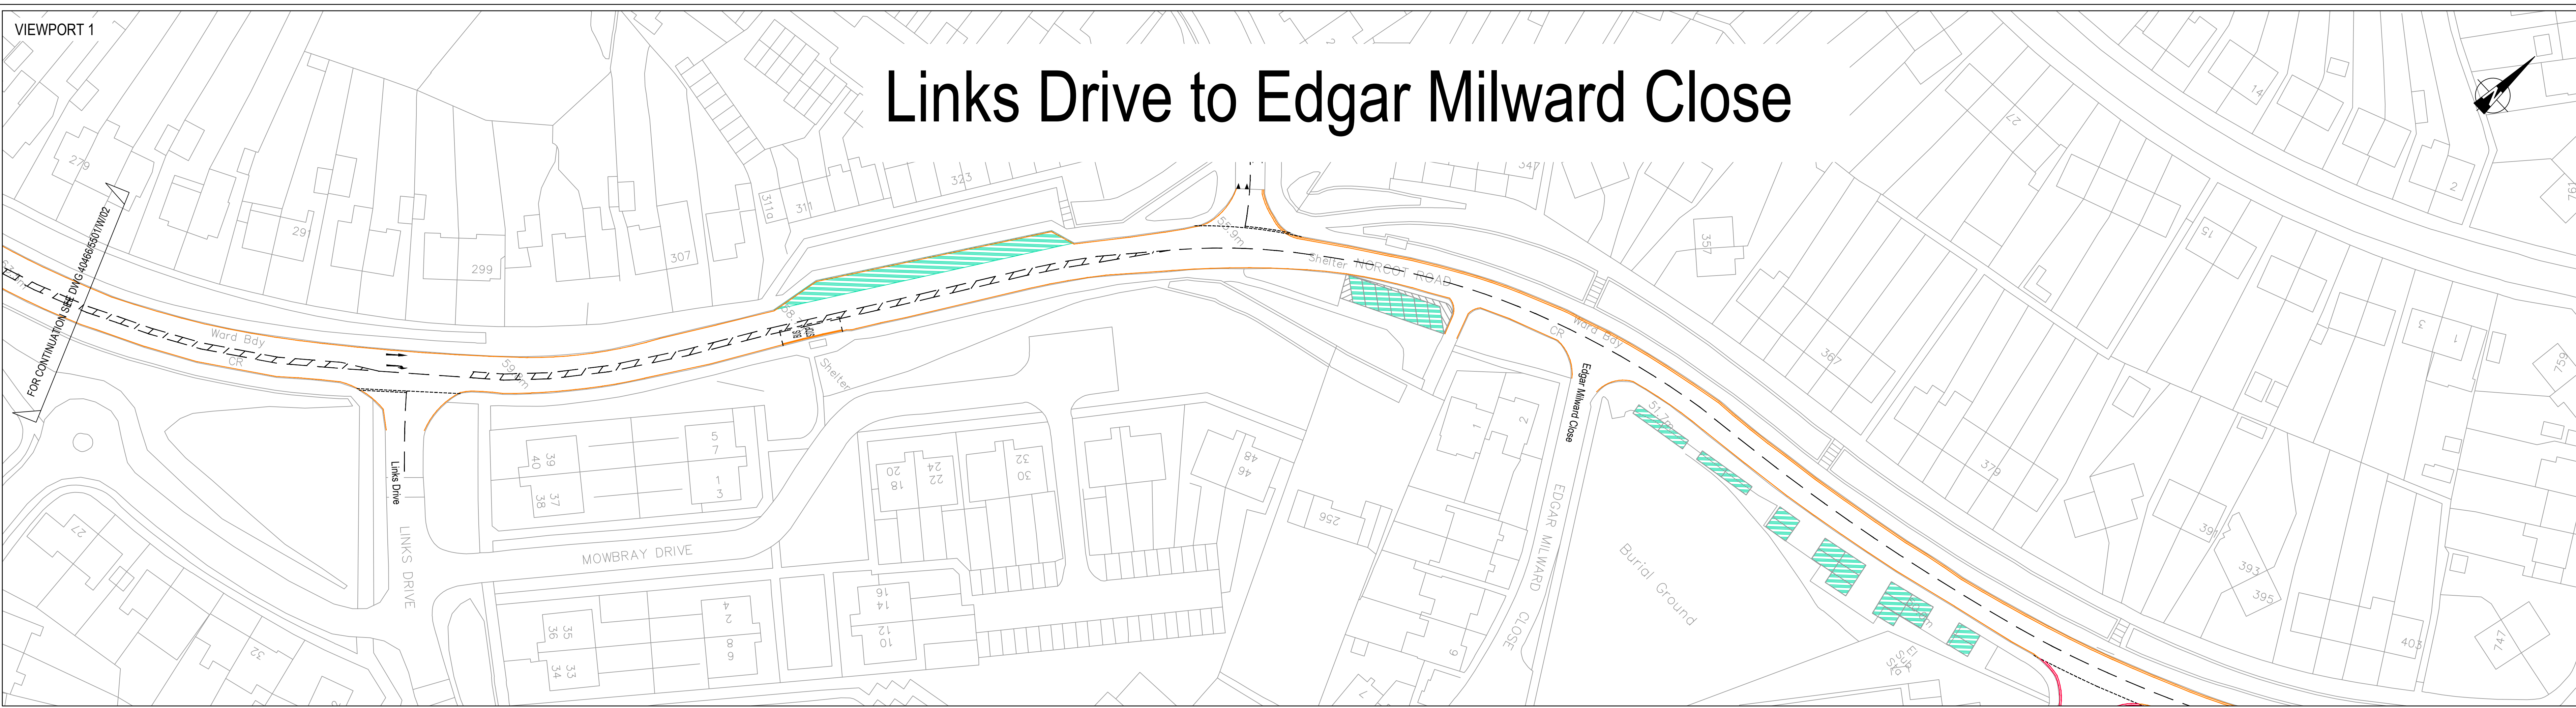

VIEWPORT 1

Links Drive to Edgar Milward Close

RED ROUTE

No stopping at any time

VIEWPORT 2

Edgar Milward Close to Oxford Road

- Key:
- Existing Yellow Lines Turned To Red
 - ▨ Existing Parking Bays
 - ▨ Existing Disabled Parking Bays
 - ▨ Existing Loading Bays
 - ▨ Proposed Loading Bays
 - ▨ Proposed Parking Bays
 - ▨ Proposed Red Lines
 - ▨ Pubs, Eateries & Garages
 - ▨ Shops

PLAN 3