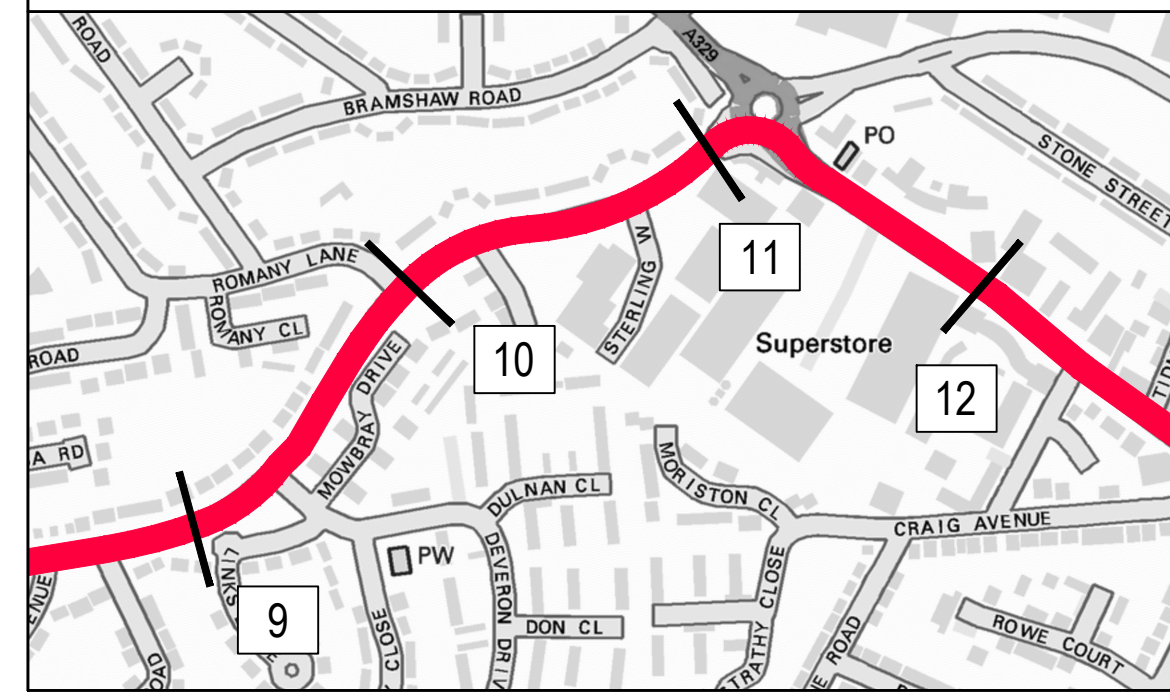

VIEWPORT 1

Links Drive to Edgar Milward Close

RED ROUTE

No stopping at any time

VIEWPORT 2

Edgar Milward Close to Oxford Road

- Key:
- Existing Yellow Lines Turned To Red
 - ▨ Existing Parking Bays
 - ▨ Existing Disabled Parking Bays
 - ▨ Existing Loading Bays
 - ▨ Proposed Loading Bays
 - ▨ Proposed Parking Bays
 - ▨ Proposed Red Lines
 - ▨ Pubs, Eateries & Garages
 - ▨ Shops

PLAN 3