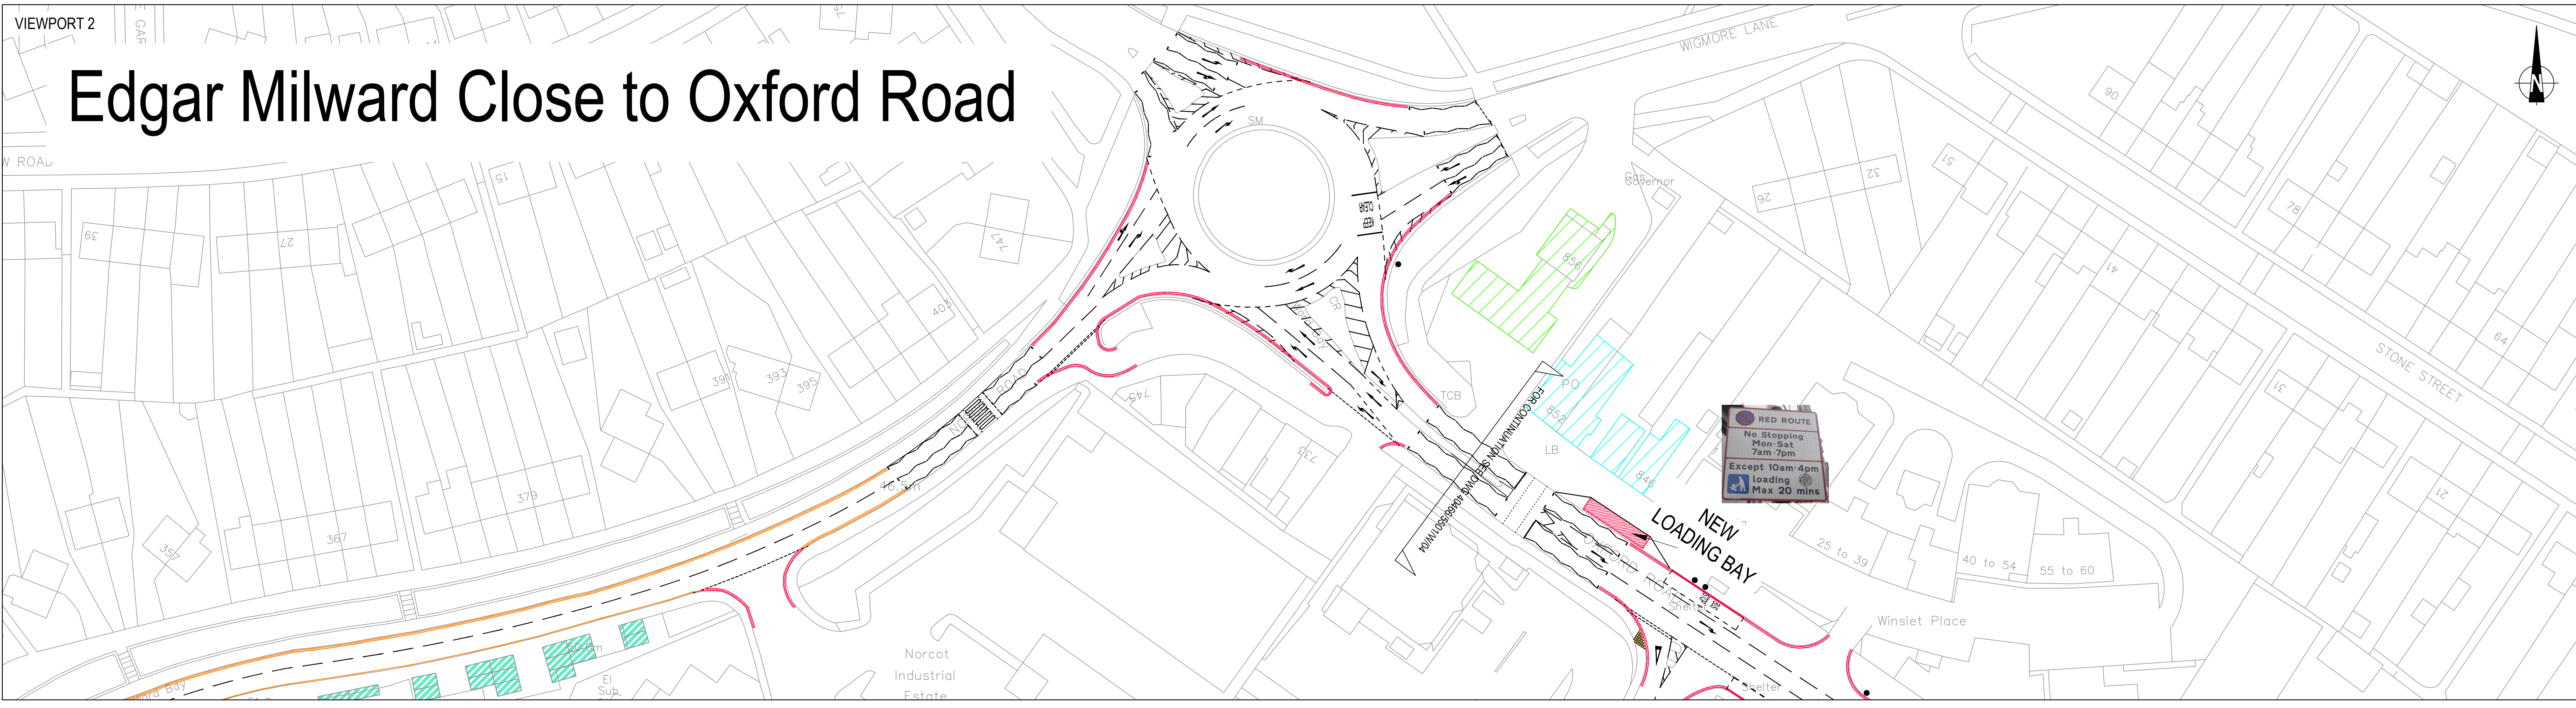

VIEWPORT 1

Links Drive to Edgar Milward Close

RED ROUTE

No stopping at any time

VIEWPORT 2

Edgar Milward Close to Oxford Road

- Key:
- Existing Yellow Lines Turned To Red
 - ▨ Existing Parking Bays
 - ▨ Existing Disabled Parking Bays
 - ▨ Existing Loading Bays
 - ▨ Proposed Loading Bays
 - ▨ Proposed Parking Bays
 - ▨ Proposed Red Lines
 - ▨ Pubs, Eateries & Garages
 - ▨ Shops

PLAN 3