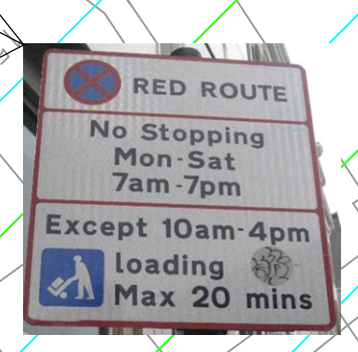

Market Place to St Mary's Butts

- Key:
- Existing Yellow Lines Turned To Red
 - ▨ Existing Parking Bays
 - ▨ Existing Disabled Parking Bays
 - ▨ Existing Loading Bays
 - ▨ Proposed Loading Bays
 - ▨ Proposed Parking Bays
 - ▨ Proposed Red Lines
 - ▨ Pubs, Eateries & Garages
 - ▨ Shops